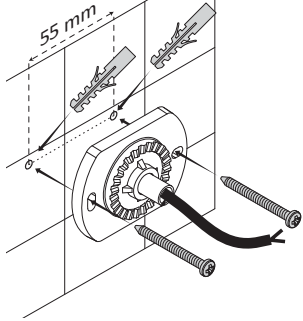

WALL/GROUND/CEILING INSTALLATION