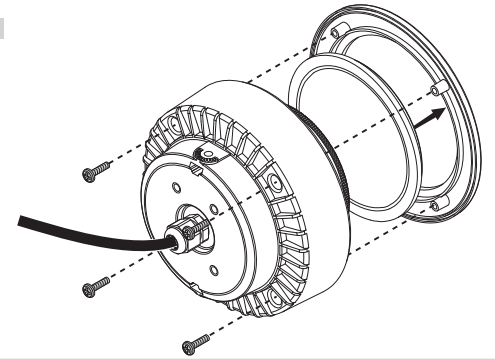

WALL/GROUND/CEILING INSTALLATION

GROUND SPIKE INSTALLATION

TOMMY

TOMMY-EL

TOMMY-SQ

1

2

3 lamp installation

4 how to fit the gasket

5

6

7