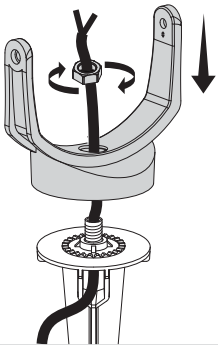

GROUND SPIKE INSTALLATION