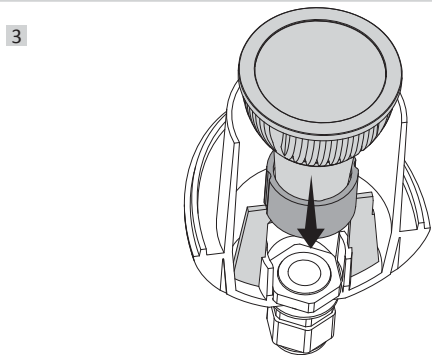

MINITOMMY

MINITOMMY-EL

how to fit the gasket

**TOMMY
MINITOMMY**
FLOODLIGHT

MODEL:
Tommy
Tommy-EL
Tommy-SQ
Minitommy
Minitommy-EL

UK CAUTION! Installation and maintenance procedures must be carried out by a qualified electrician after switching off the electricity supply. Fumagalli company accepts no responsibility for damages caused by incorrect installation, misuse or when used by combining it with spare parts not belonging to the product. Keep the instructions.