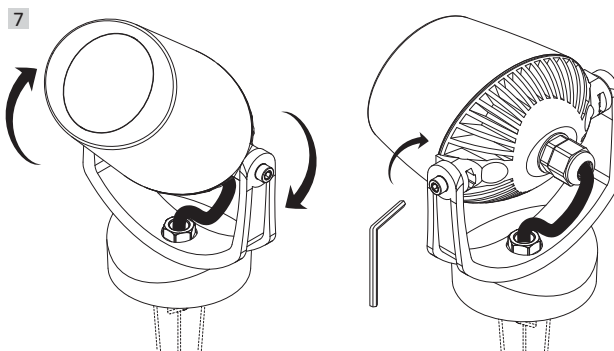

MINITOMMY

MINITOMMY-EL

how to fit the gasket

**TOMMY
MINITOMMY**
FLOODLIGHT

MODEL:
Tommy
Tommy-EL
Tommy-SQ
Minitommy
Minitommy-EL

UK CAUTION! Installation and maintenance procedures must be carried out by a qualified electrician after switching off the electricity supply. Fumagalli company accepts no responsibility for damages caused by incorrect installation, misuse or when used by combining it with spare parts not belonging to the product. Keep the instructions.