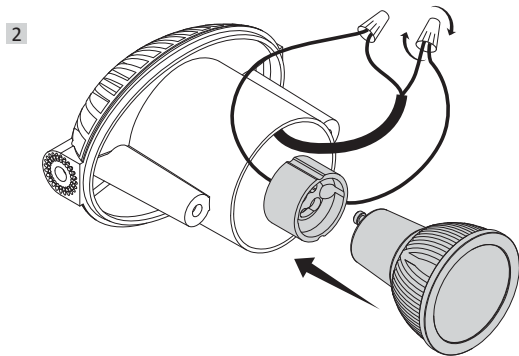

MINITOMMY

MINITOMMY-EL

how to fit the gasket

**TOMMY
MINITOMMY**
FLOODLIGHT

MODEL:
Tommy
Tommy-EL
Tommy-SQ
Minitommy
Minitommy-EL

UK CAUTION! Installation and maintenance procedures must be carried out by a qualified electrician after switching off the electricity supply. Fumagalli company accepts no responsibility for damages caused by incorrect installation, misuse or when used by combining it with spare parts not belonging to the product. Keep the instructions.