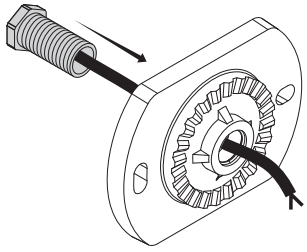

WALL/GROUND/CEILING INSTALLATION