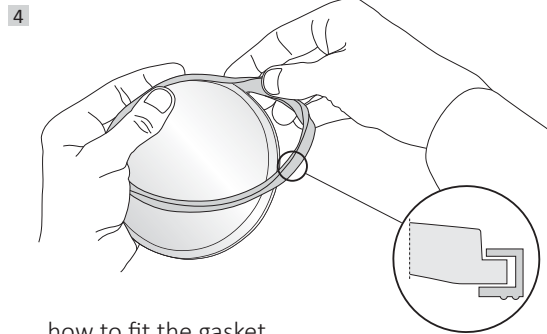

MINITOMMY

MINITOMMY-EL

how to fit the gasket

**TOMMY
MINITOMMY**
FLOODLIGHT

MODEL:
Tommy
Tommy-EL
Tommy-SQ
Minitommy
Minitommy-EL

UK CAUTION! Installation and maintenance procedures must be carried out by a qualified electrician after switching off the electricity supply. Fumagalli company accepts no responsibility for damages caused by incorrect installation, misuse or when used by combining it with spare parts not belonging to the product. Keep the instructions.