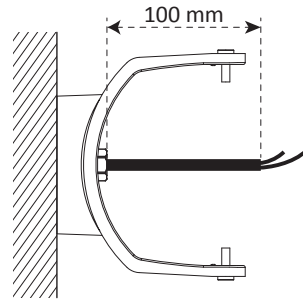

WALL/GROUND/CEILING INSTALLATION