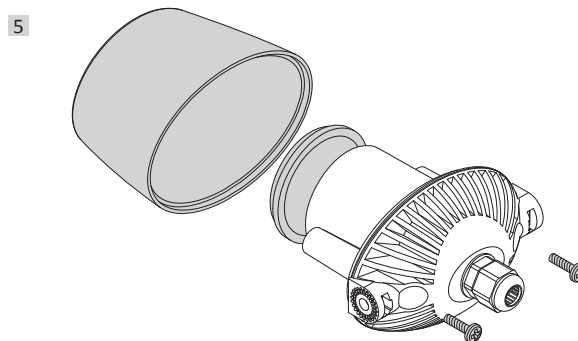

MINITOMMY

MINITOMMY-EL

how to fit the gasket

**TOMMY
MINITOMMY**
FLOODLIGHT

MODEL:
Tommy
Tommy-EL
Tommy-SQ
Minitommy
Minitommy-EL

UK CAUTION! Installation and maintenance procedures must be carried out by a qualified electrician after switching off the electricity supply. Fumagalli company accepts no responsibility for damages caused by incorrect installation, misuse or when used by combining it with spare parts not belonging to the product. Keep the instructions.