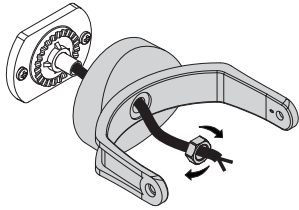

WALL/GROUND/CEILING INSTALLATION