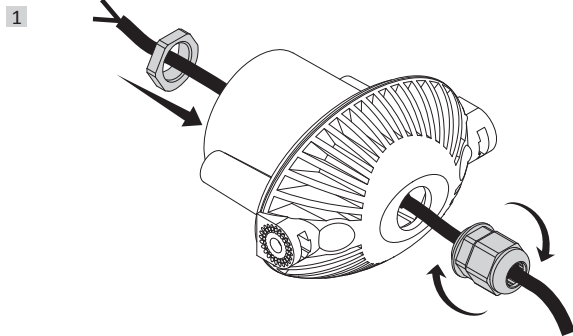

MINITOMMY

MINITOMMY-EL

how to fit the gasket

**TOMMY
MINITOMMY**
FLOODLIGHT

MODEL:
Tommy
Tommy-EL
Tommy-SQ
Minitommy
Minitommy-EL

UK CAUTION! Installation and maintenance procedures must be carried out by a qualified electrician after switching off the electricity supply. Fumagalli company accepts no responsibility for damages caused by incorrect installation, misuse or when used by combining it with spare parts not belonging to the product. Keep the instructions.