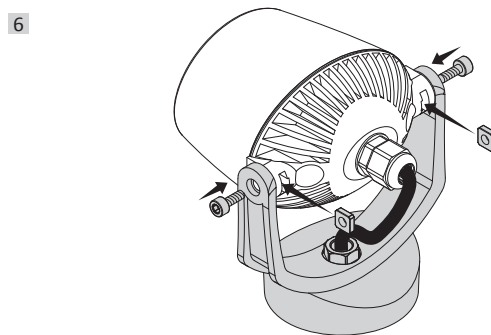

MINITOMMY

MINITOMMY-EL

how to fit the gasket

**TOMMY
MINITOMMY**
FLOODLIGHT

MODEL:
Tommy
Tommy-EL
Tommy-SQ
Minitommy
Minitommy-EL

UK CAUTION! Installation and maintenance procedures must be carried out by a qualified electrician after switching off the electricity supply. Fumagalli company accepts no responsibility for damages caused by incorrect installation, misuse or when used by combining it with spare parts not belonging to the product. Keep the instructions.