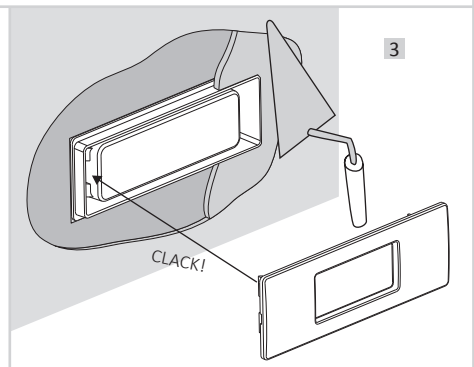

F ATTENTION! Les opérations de montage et d'entretien ne doivent être effectués que lorsque le courant électrique est coupé. Utiliser seulement des ampoules à LED. Assurer le positionnement correct de le joint dans l'appareil, afin de garantir le degré de protection IP. Fumagalli Srl n'accepte pas aucun responsabilité pour toutes les dommages causés par une mauvaise installation, par un utilisation incorrecte or par l'utilisation des pièces de rechange qui ne sont pas originales. En cas de doutes, faites appel à un électricien qualifié. Conserver les instructions.

E PRECAUCIÓN! Lleve a cabo la instalación y mantenimiento tras cortar la tensión de la instalación eléctrica. Use únicamente lámparas LED. Ajuste correctamente el aro de goma con el producto para asegurar la protección IP indicada en el producto. En cualquier caso Fumagalli Srl no aceptará responsabilidad alguna por instalación incorrecta, mal uso o por su uso con accesorios no originales del fabricante. En caso de duda consulte con un electricista cualificado. Guarde estas instrucciones.

NINA - R7s LED

MODEL	NINA 150	NINA 190	NINA 270
	78mm	118mm	189mm
	MAX 4 W	MAX 8.5 W	MAX 11 W
	MAX 250 V 50/60 Hz