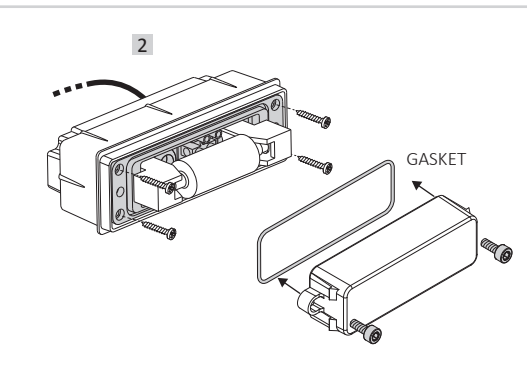

F ATTENTION! Les opérations de montage et d'entretien ne doivent être effectués que lorsque le courant électrique est coupé. Utiliser seulement des ampoules à LED. Assurer le positionnement correct de le joint dans l'appareil, afin de garantir le degré de protection IP. Fumagalli Srl n'accepte pas aucun responsabilité pour toutes les dommages causés par une mauvaise installation, par un utilisation incorrecte or par l'utilisation des pièces de rechange qui ne sont pas originales. En cas de doutes, faites appel à un électricien qualifié. Conserver les instructions.

E PRECAUCIÓN! Lleve a cabo la instalación y mantenimiento tras cortar la tensión de la instalación eléctrica. Use únicamente lámparas LED. Ajuste correctamente el aro de goma con el producto para asegurar la protección IP indicada en el producto. En cualquier caso Fumagalli Srl no aceptará responsabilidad alguna por instalación incorrecta, mal uso o por su uso con accesorios no originales del fabricante. En caso de duda consulte con un electricista cualificado. Guarde estas instrucciones.

NINA - R7s LED

MODEL	NINA 150	NINA 190	NINA 270
	78mm	118mm	189mm
	MAX 4 W	MAX 8.5 W	MAX 11 W
	MAX 250 V 50/60 Hz