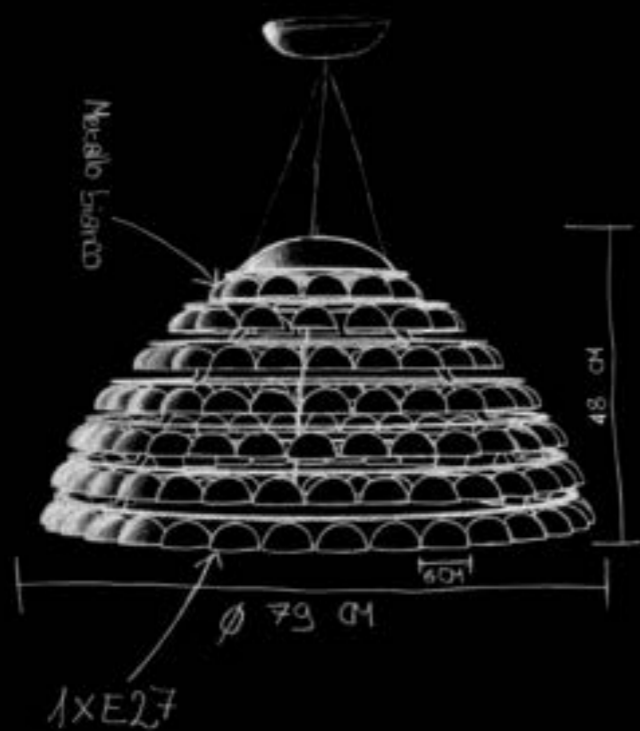

AMAZING

LAMPADA DA TERRA LEGNO
 WOOD STANDING LAMP
 h 180 cm - Ø 63 x cm
 Strip Led - 86 W
 Led Strip - 86 W

ANASTASIA

Modelli depositati Contemporanea / Contemporanea patented models

ANASTASIA

SOSPENSIONE METALLO BIANCO
WHITE METAL HANGING LAMP