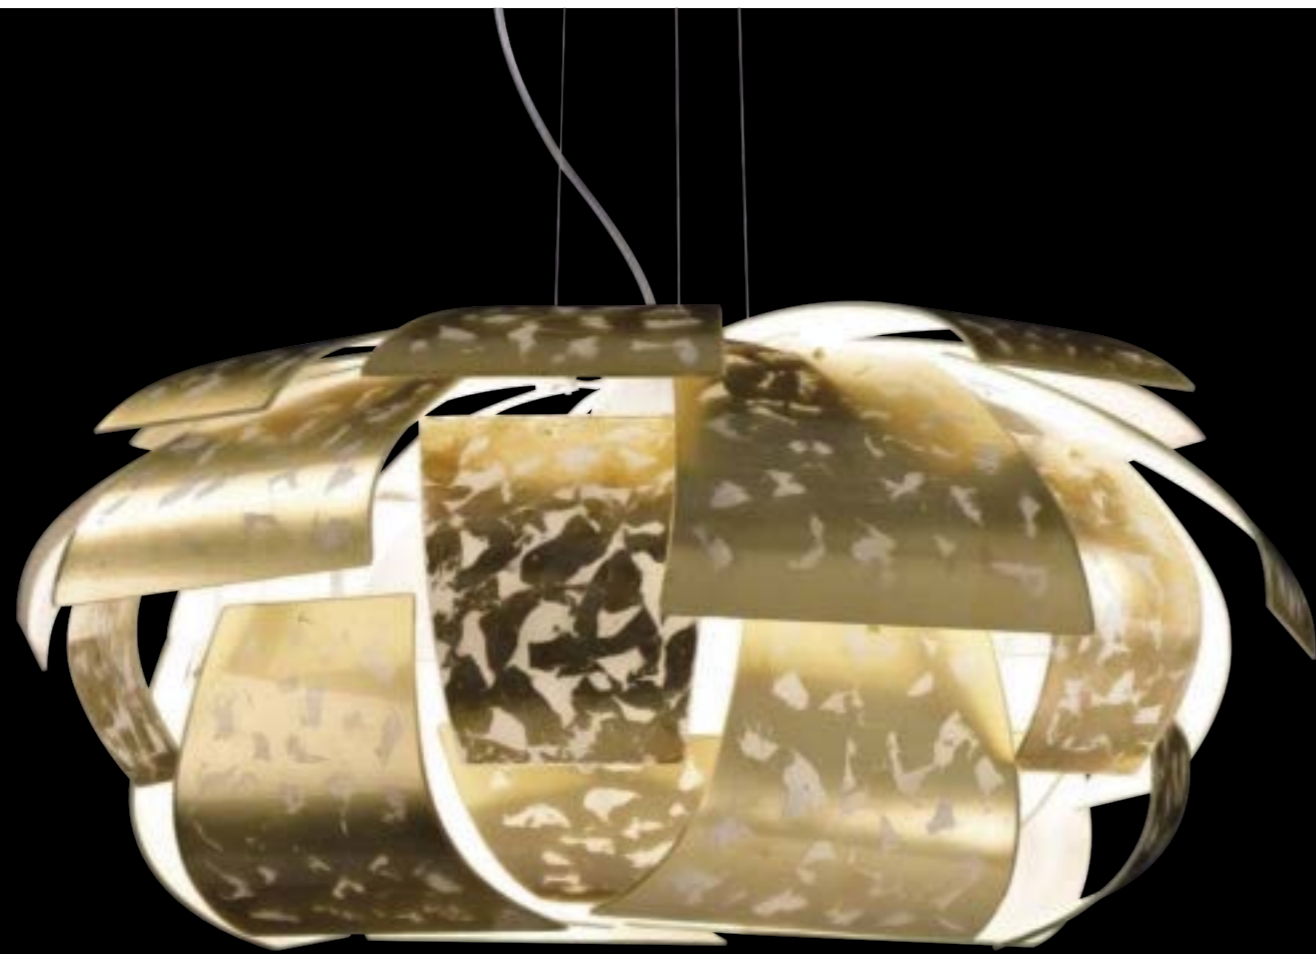

Nelly

FINITURE / FINISHING

Vetro serigrafato
Serigraphed glass

CE

Prodotti conformi alle normative
All fixtures are according to

Nancy

Modelli depositati Contemporanea / Contemporanea patented models

NANCY / SO
SOSPENSIONE / HANGING LAMP
Ø 60 cm - h. 26 cm
3 x E27 / max 60 W