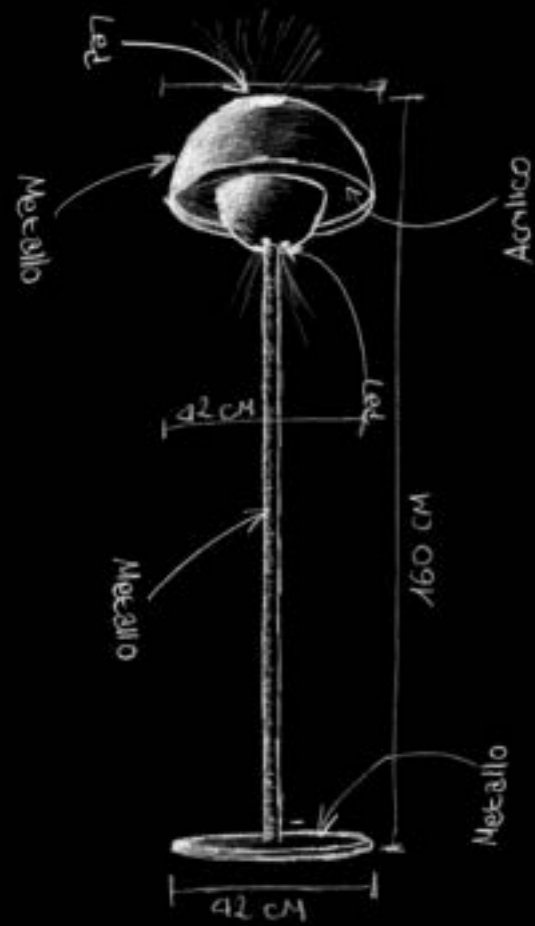

ZAFFIRA / T

LAMPADA DA TERRA METALLO BIANCO E ACRILICO
WHITE METAL AND ACRYLIC STANDING LAMP
h 160 cm – Ø 42 cm
4 Led x 1 W + 3 Led 2 W + Strip Led 18 W RGB
+ telecomando / + remote control

ZAFFIRA / LT

LAMPADA DA TAVOLO METALLO BIANCO E ACRILICO
WHITE METAL AND ACRYLIC TABLE LAMP
h 72 cm – Ø 42 cm
4 led x 1 W + 3 Led 2 W + Strip Led 18 W RGB
+ telecomando / + remote control