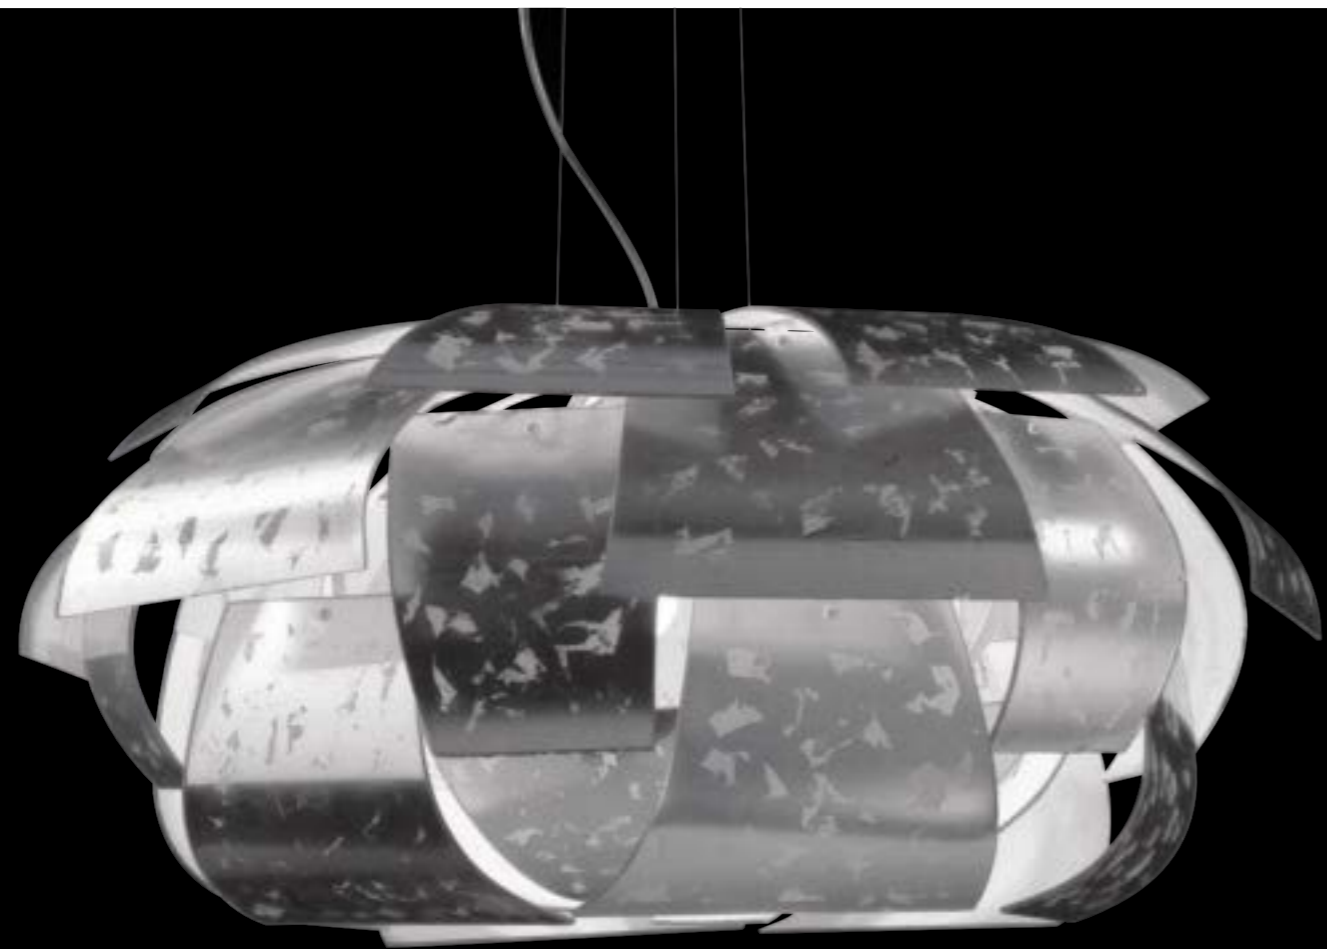

NANCY / SA
SOSPENSIONE / HANGING LAMP
Ø 60 cm - h. 26 cm
3 x E27 / max 60 W

Nancy

FINITURE / FINISHING

CE

Prodotti conformi alle normative
All fixtures are according to