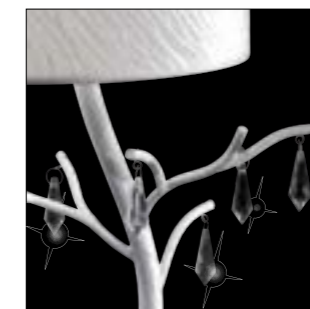

Denise

FINITURE / FINISHING