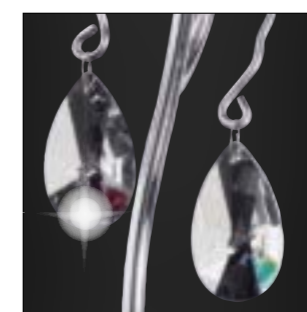

Bouquet

FINITURE / FINISHING

Montatura cromo e
pendaglio cristallo 24% PBO
Chrome mounting
24% PBO crystal pendant