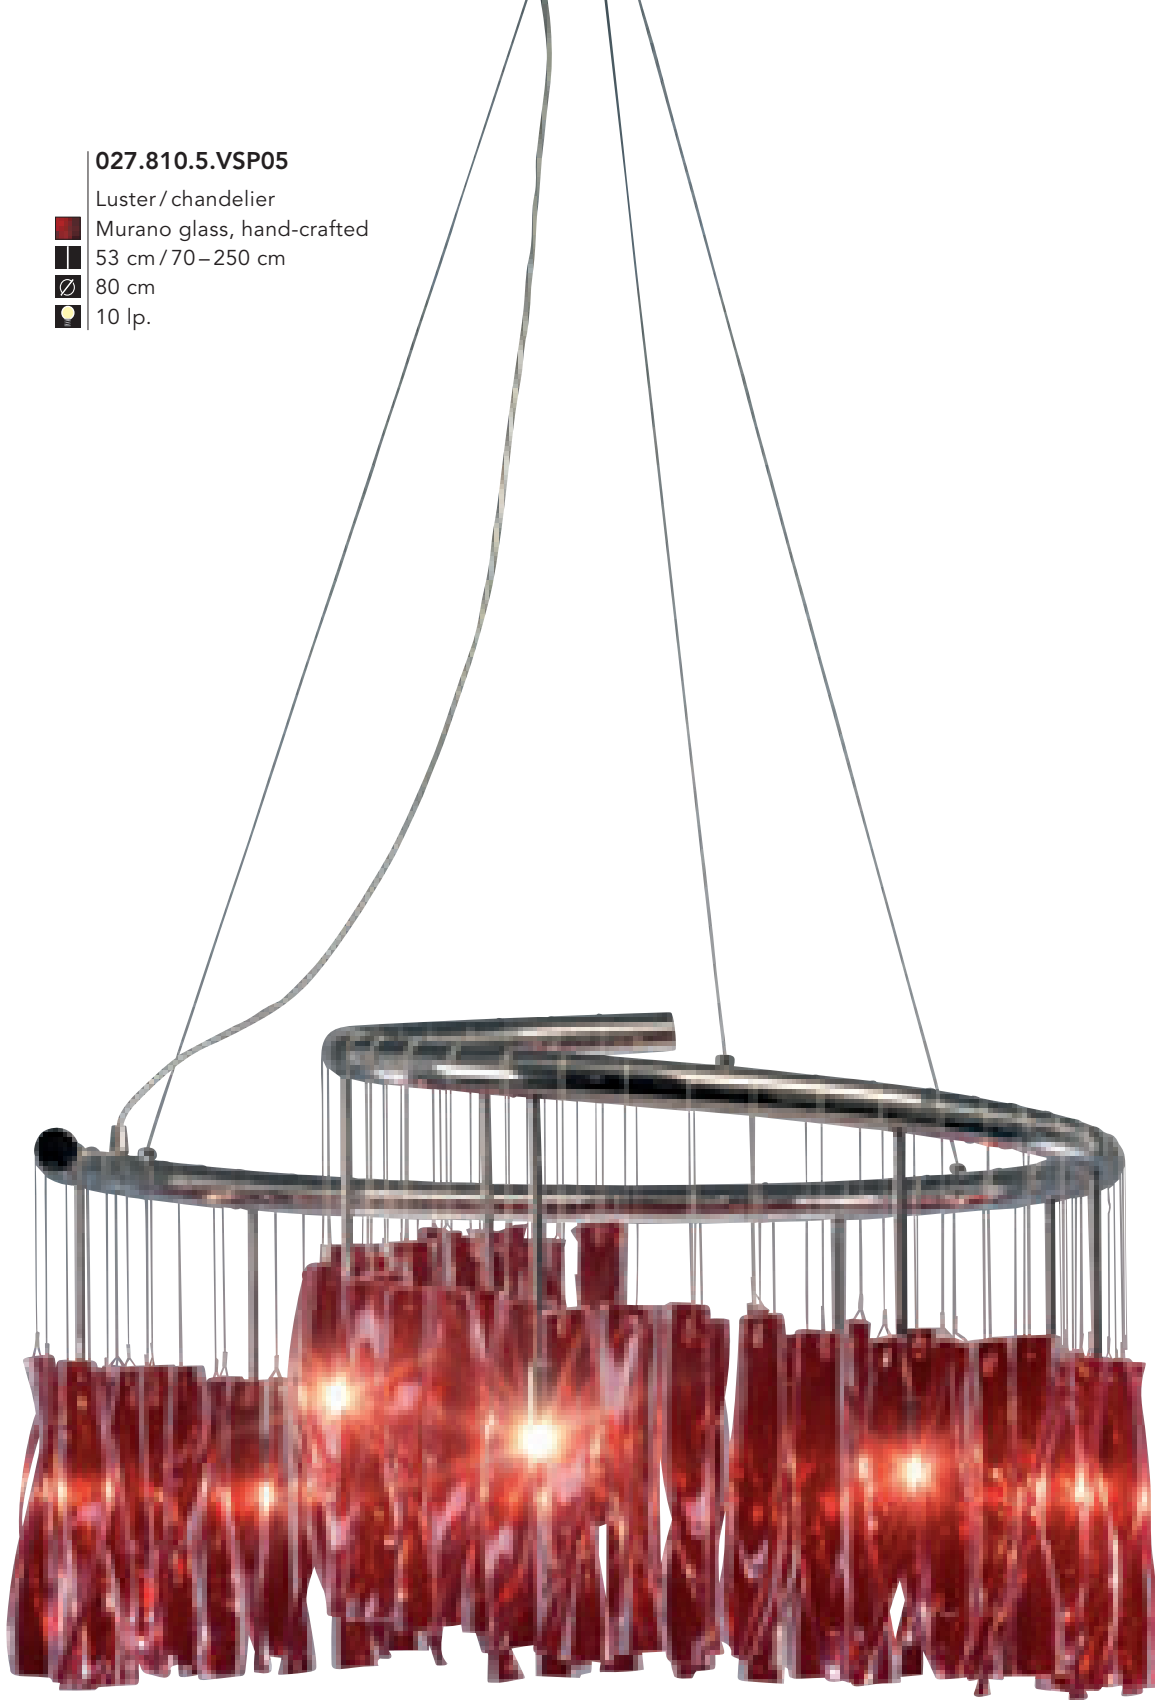

027.810.5.VSP05

Luster / chandelier

■ Murano glass, hand-crafted

■ 53 cm / 70–250 cm

○ 80 cm

● 10 lp.

Dragon Spiralo