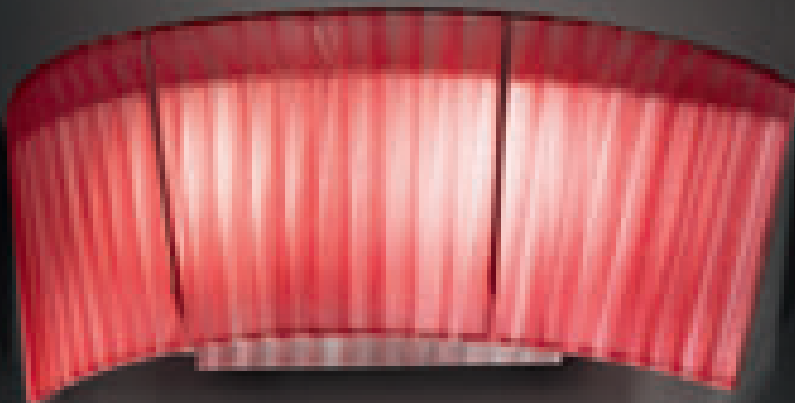

∅ 70 cm

● 5 lp.

0337.62.5.WW

Wandleuchte / wall lamp

-  17/45 cm
-  10 cm
-  2 lp.

0337.62.5.WR

Wandleuchte /
wall lamp

-  17/45 cm
-  10 cm
-  2 lp.