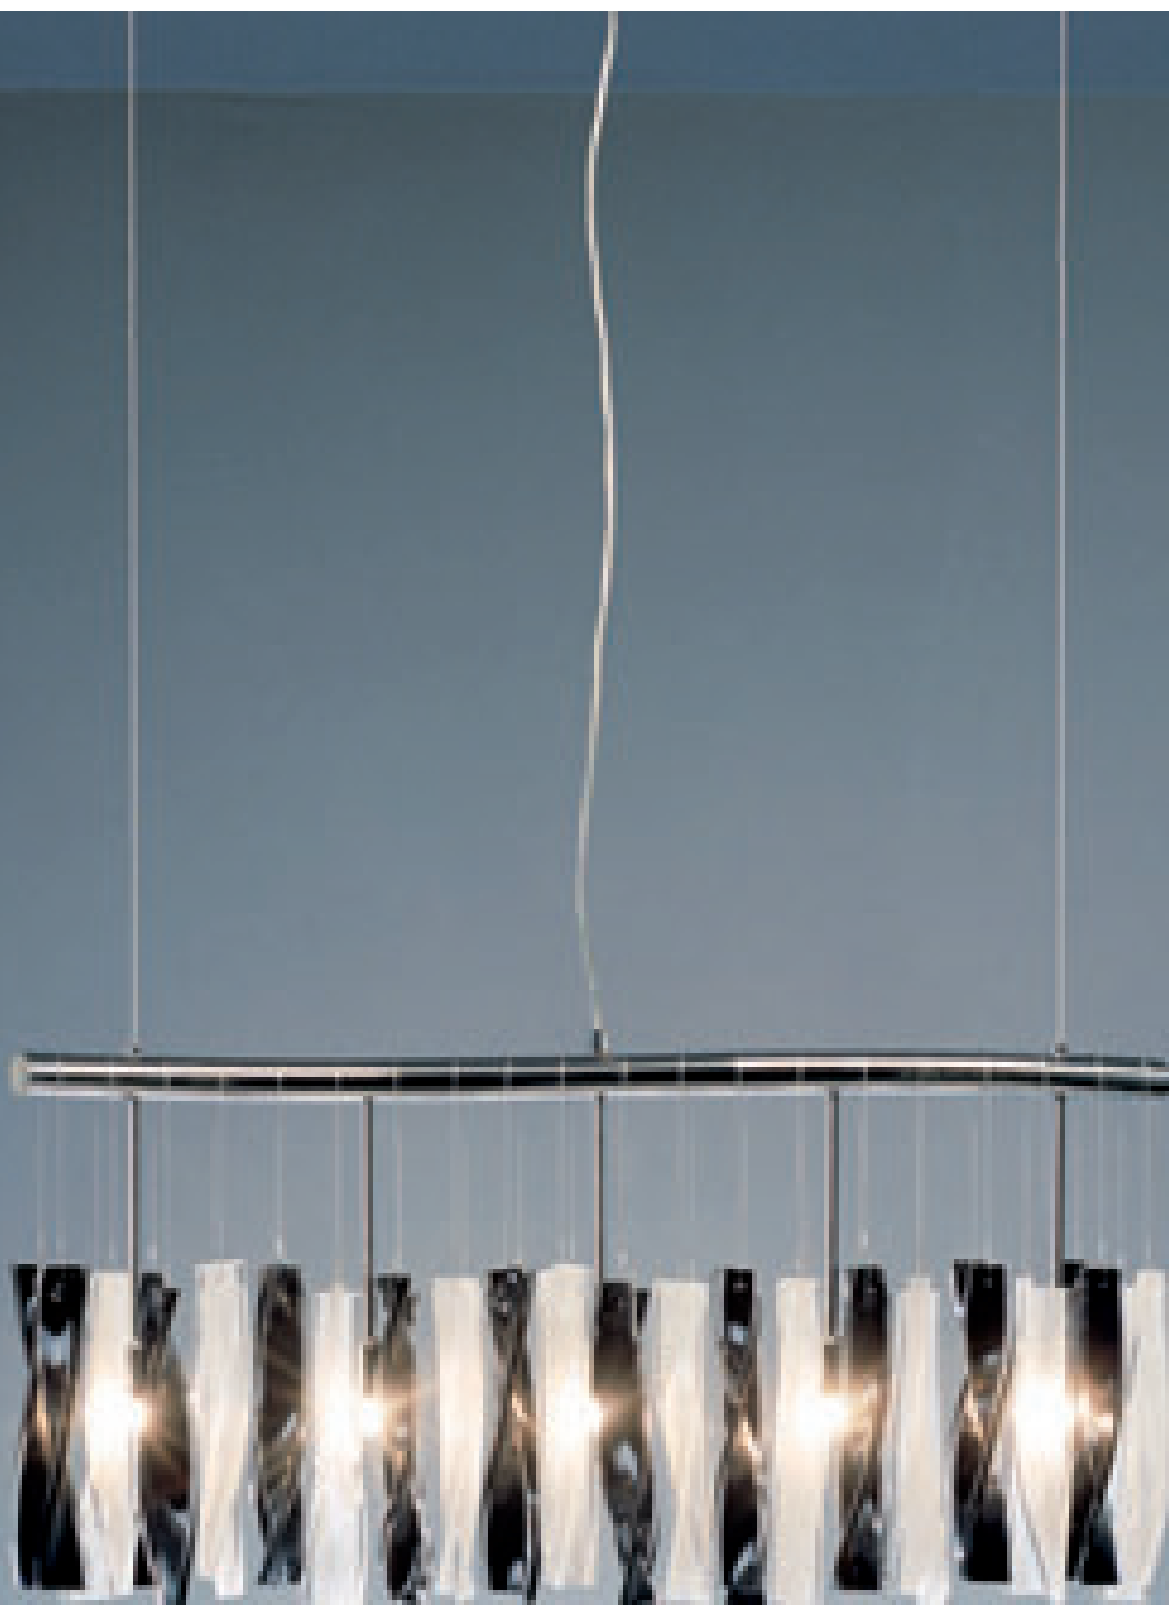

027.84.5.VSP04/07

Luster / chandelier

■ Murano glass, hand-crafted

■ 41 cm / 50–250 cm

■ 80 cm

■ 5 lp.