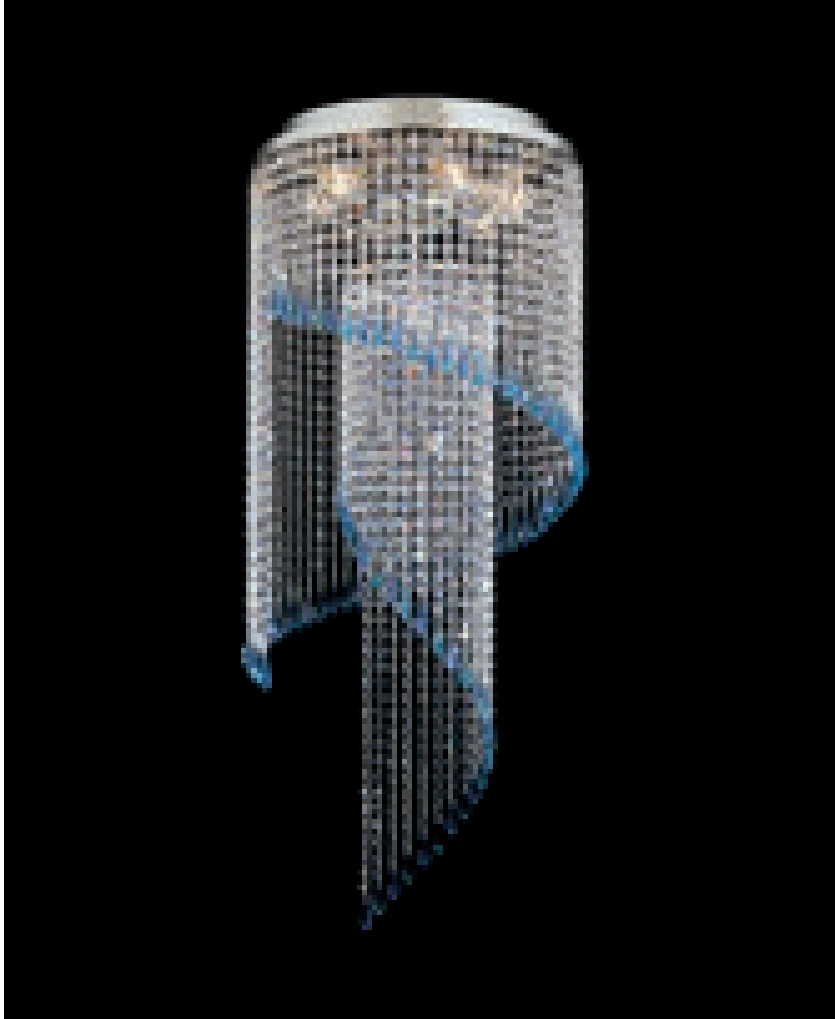

 7 lp., E 14, 40 W

**C650.17/40\***

Deckenleuchte / ceiling lamp

 SPECTRA® Swarovski®

 40 cm

 82 cm

 7 lp., E 14, 40 W

**C892.17/40\***

Deckenleuchte / ceiling lamp

 SPECTRA® Swarovski®

 40 cm

 90 cm

 7 lp., E 14, 40 W

**C890.17/40\***

Deckenleuchte / ceiling lamp

 SPECTRA® Swarovski®