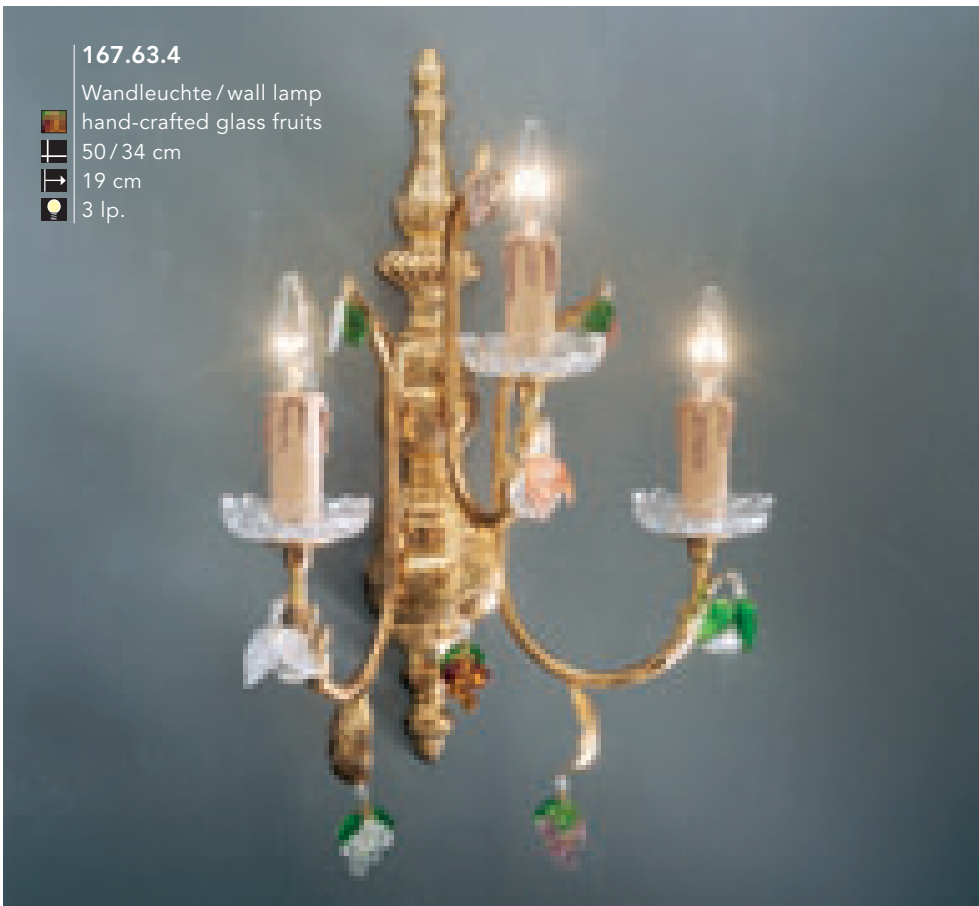

167.63.4

Wandleuchte / wall lamp

hand-crafted glass fruits

50 / 34 cm

19 cm

3 lp.