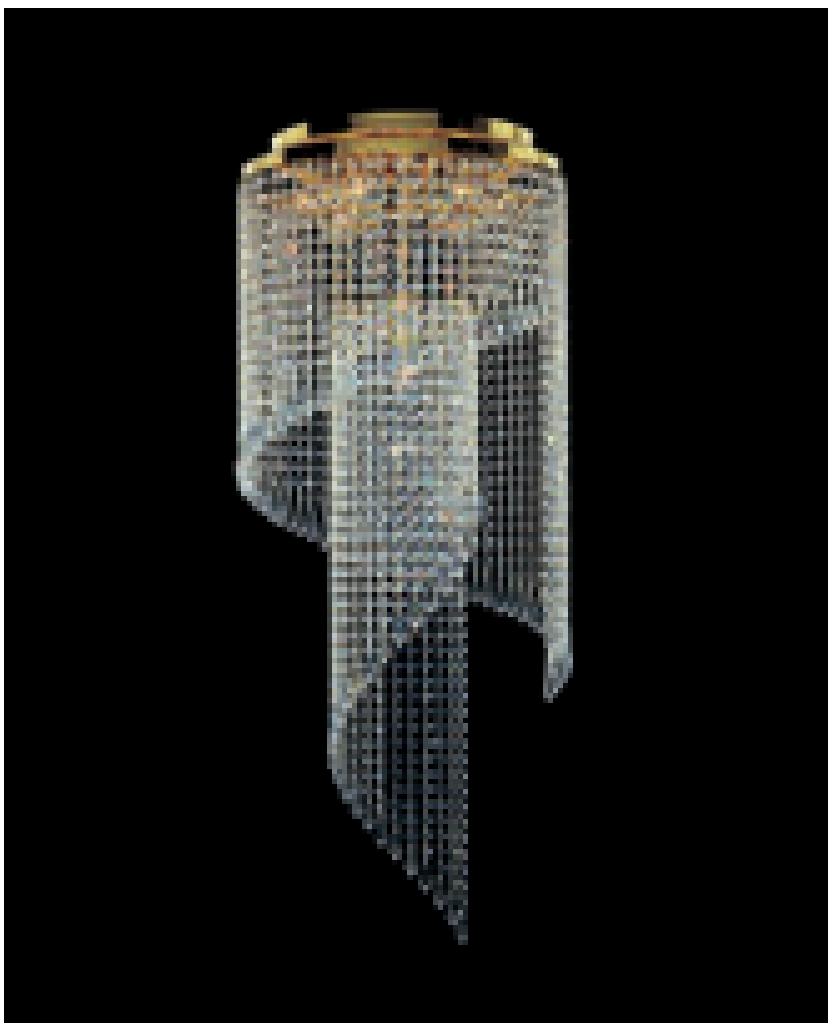

C890.17/40*

Deckenleuchte / ceiling lamp

SPECTRA® Swarovski®

40 cm

90 cm

7 lp., E 14, 40 W

* auch in STRASS® Swarovski® erhältlich

* also available in STRASS® Swarovski®