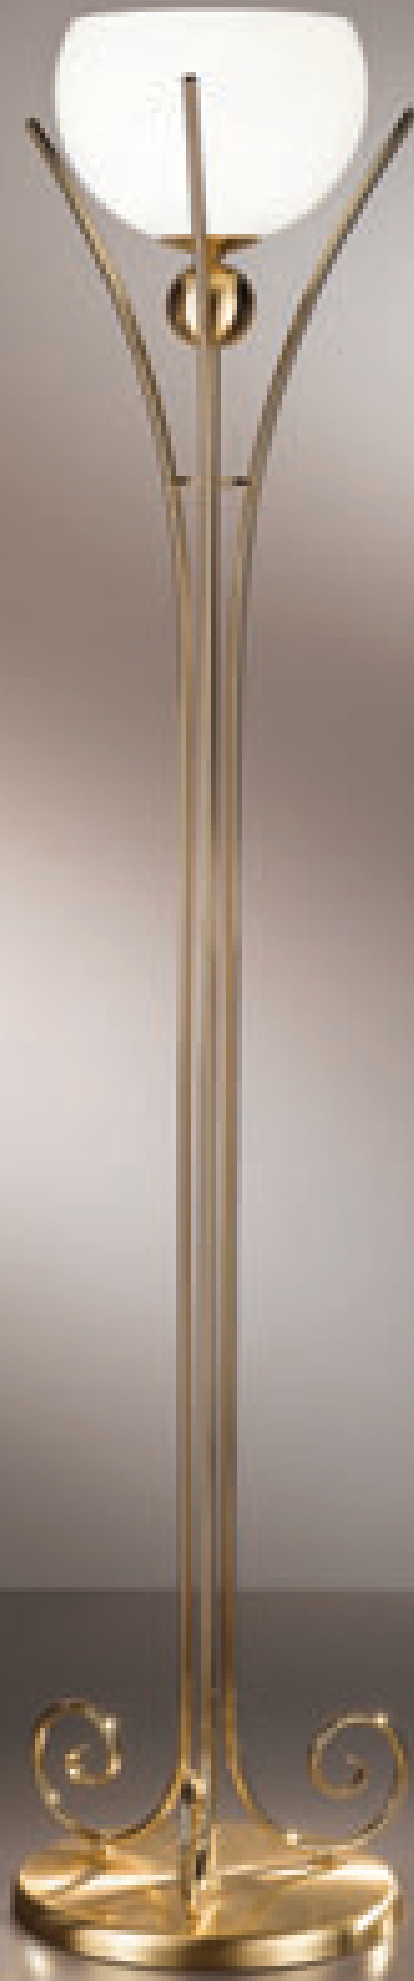

0225.41.3 *P)

Bodenleuchte / floor lamp

185 cm

Ø 48 cm

1 lp.