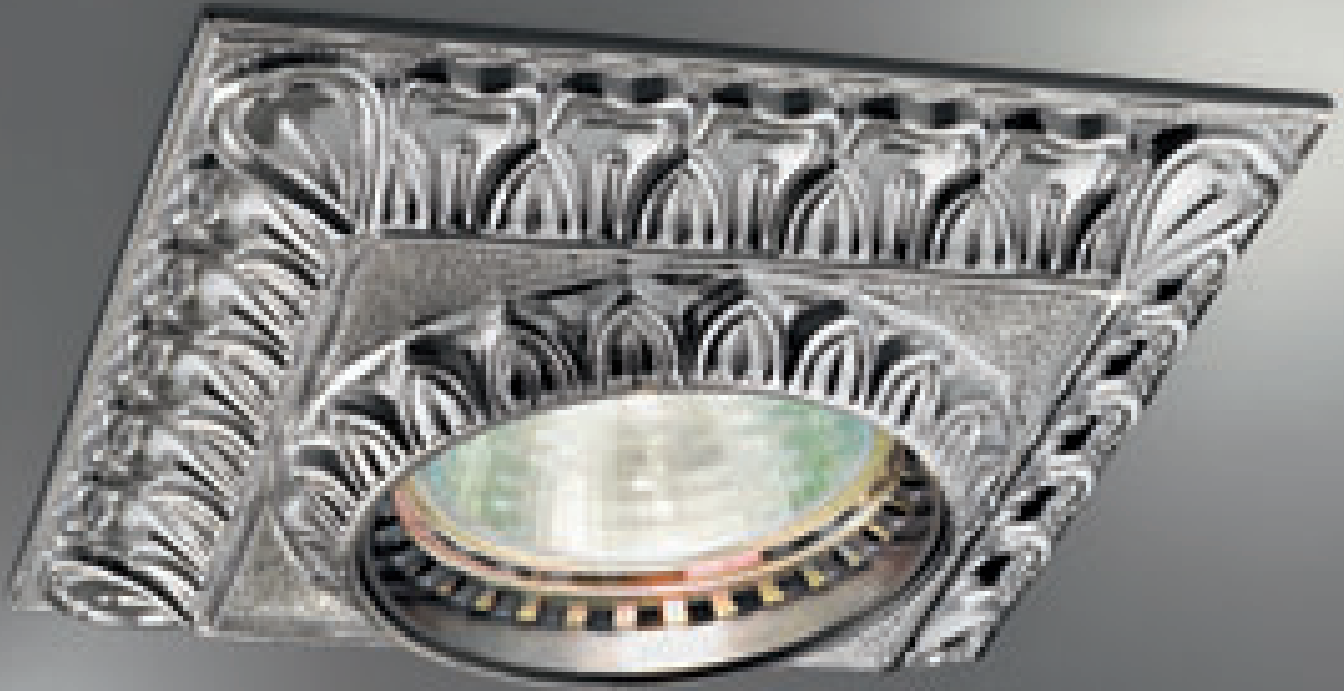

4 lp.

**0298.13.5**

Deckenleuchte /  
ceiling lamp

∅ 40 cm

11 cm

3 lp.

0298.10Q.5

Spot  
10/10 cm