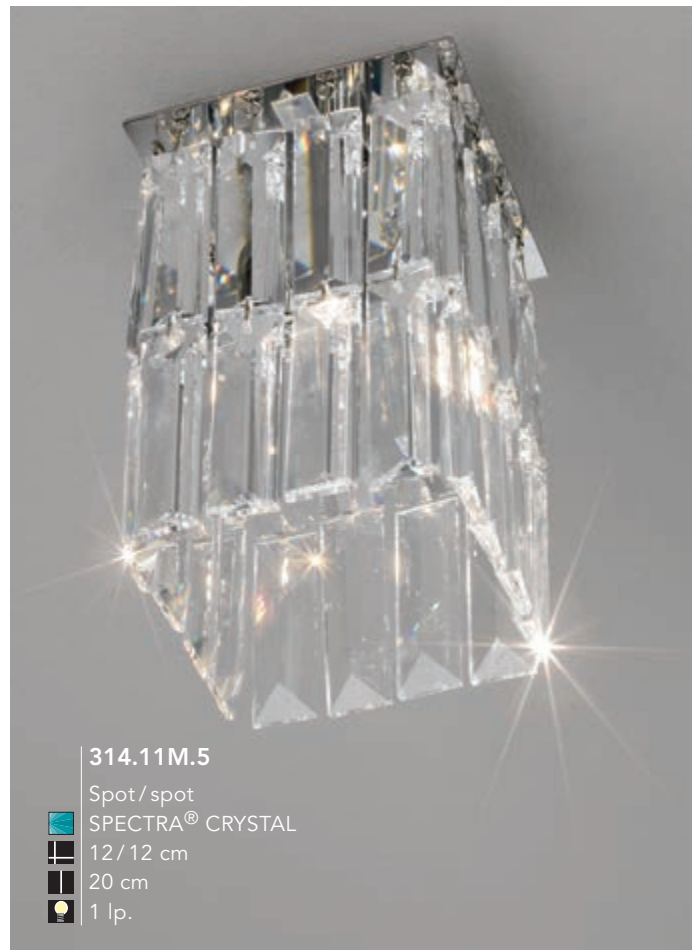

Deckenleuchte / ceiling lamp

 PURE® KOLARZ® Crystal

 60 cm

 40 cm

 12 lp.

Prisma Dragon + Prisma Stretta

**314.11M.3**

Spot/spot

 SPECTRA® CRYSTAL

 12/12 cm

 20 cm

 1 lp.

**314.11M.5**

Spot/spot

 SPECTRA® CRYSTAL

 12/12 cm