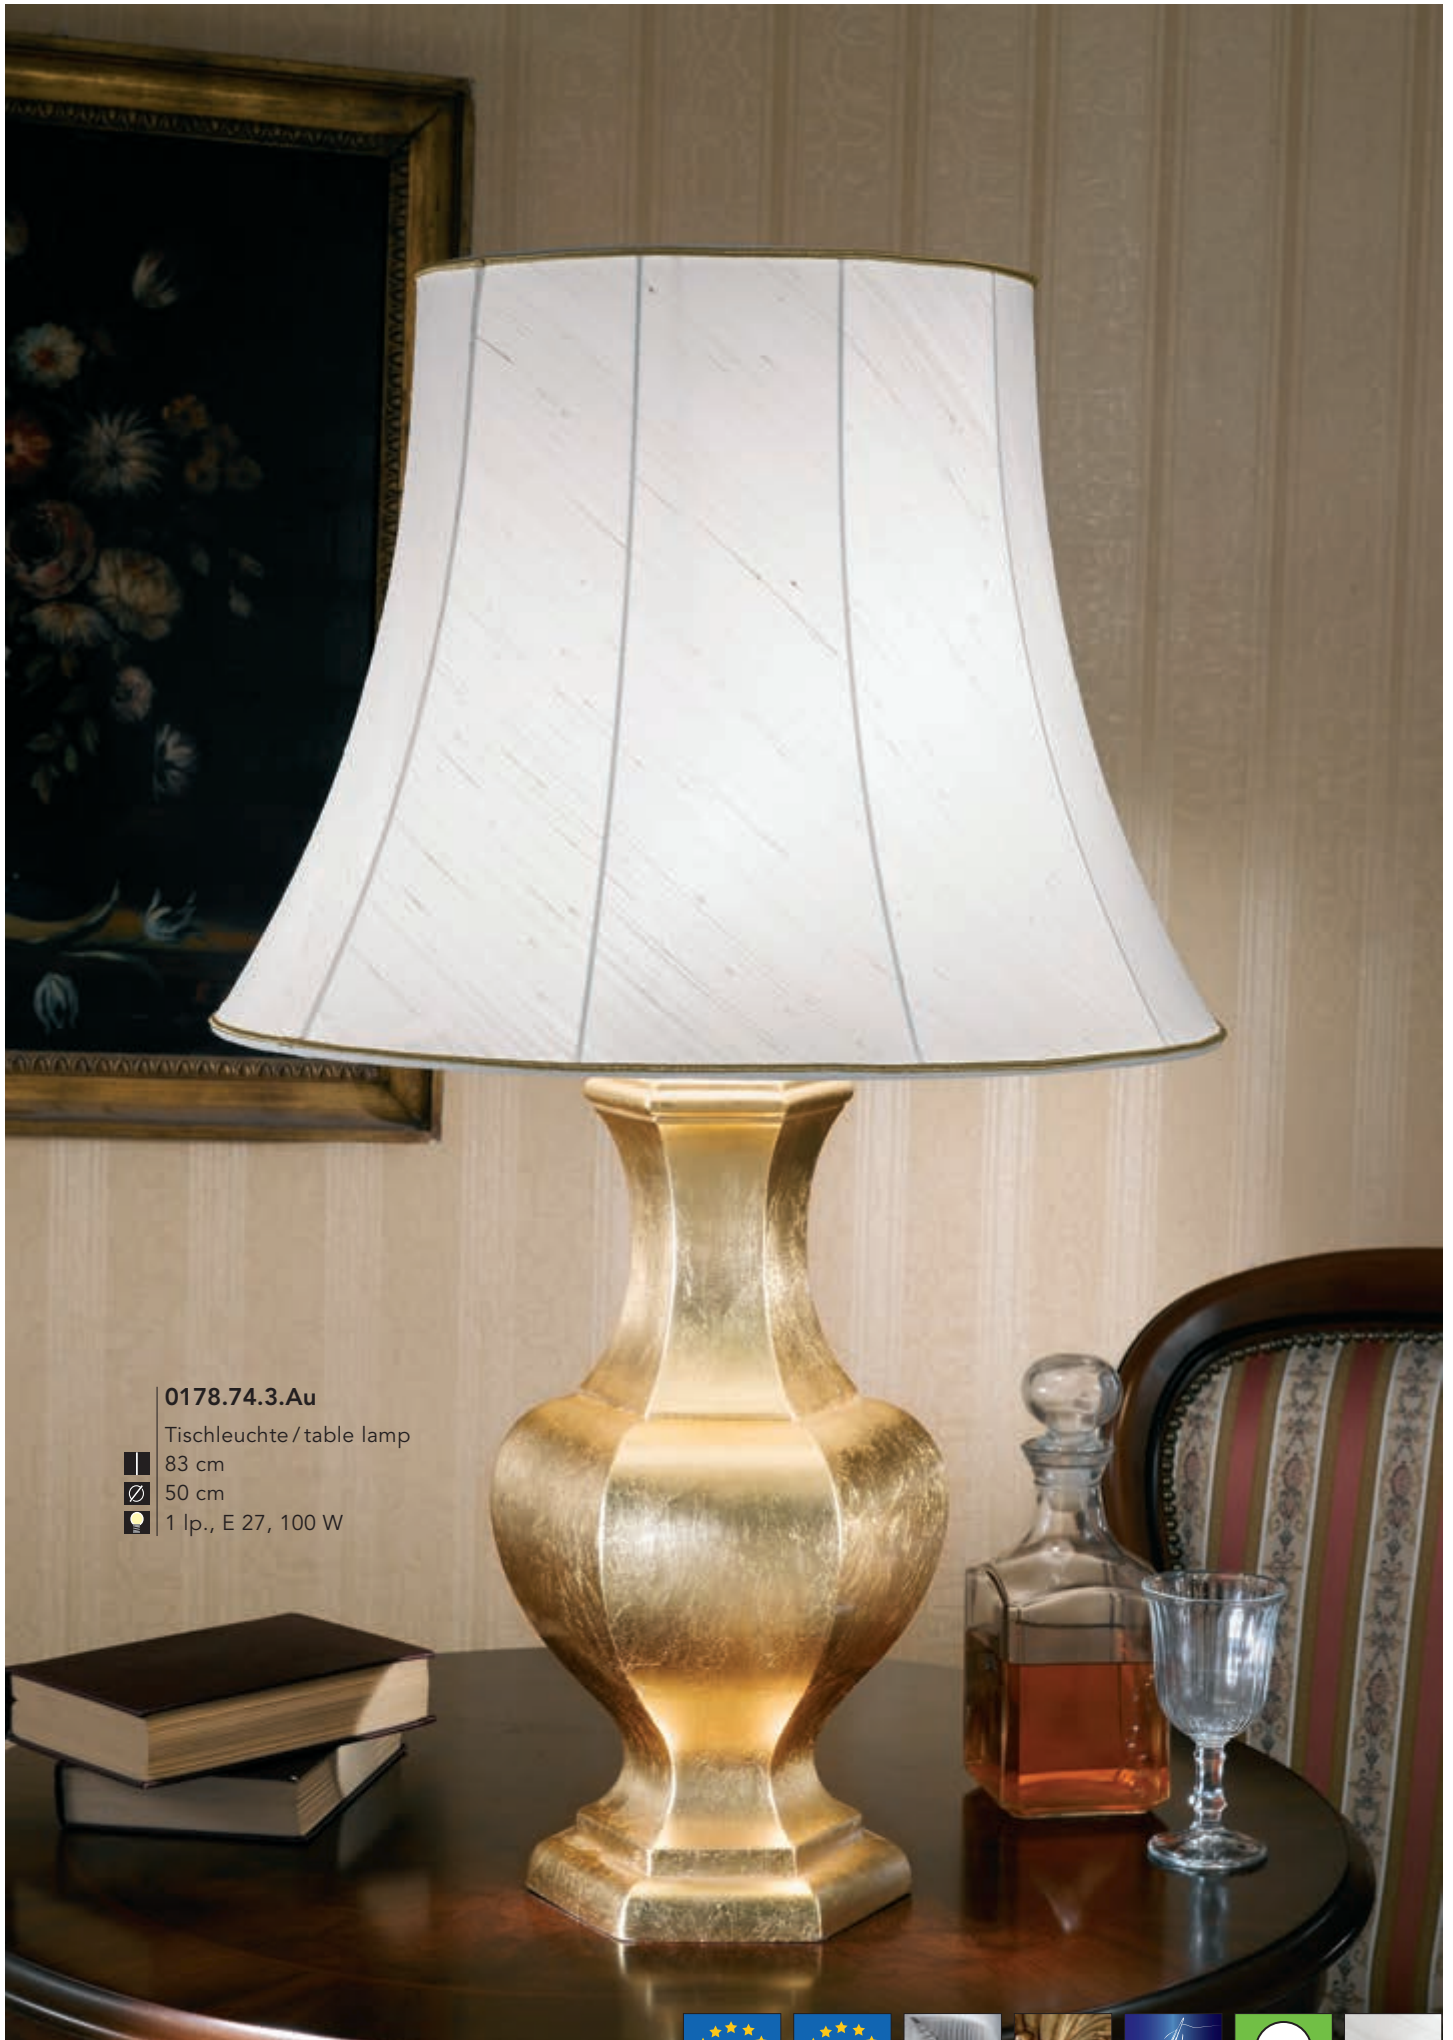

0178.74.3.Au

Tischleuchte / table lamp

83 cm

50 cm

1 lp., E 27, 100 W

Amphore

copyright

handmade in EU

ceramics

fire gilded

hand-decorated

energy saver & LED

shade
silk