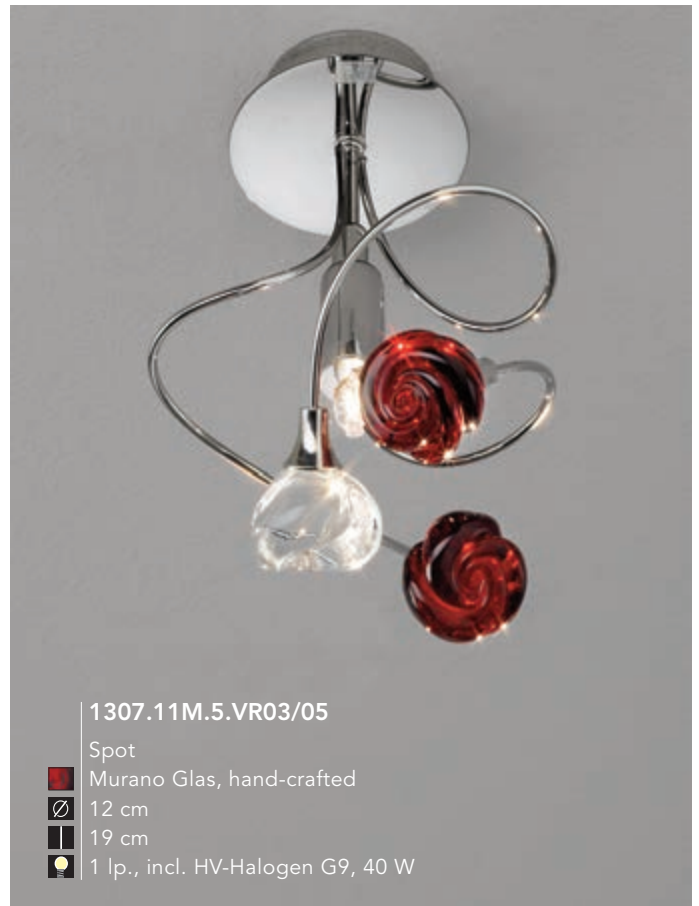

1307.11M.3.VR02/03

Spot

 Murano Glas, hand-crafted

 12 cm

 19 cm

 1 lp., incl. HV-Halogen G9, 40 W

1307.11M.5.VR03/05

Spot