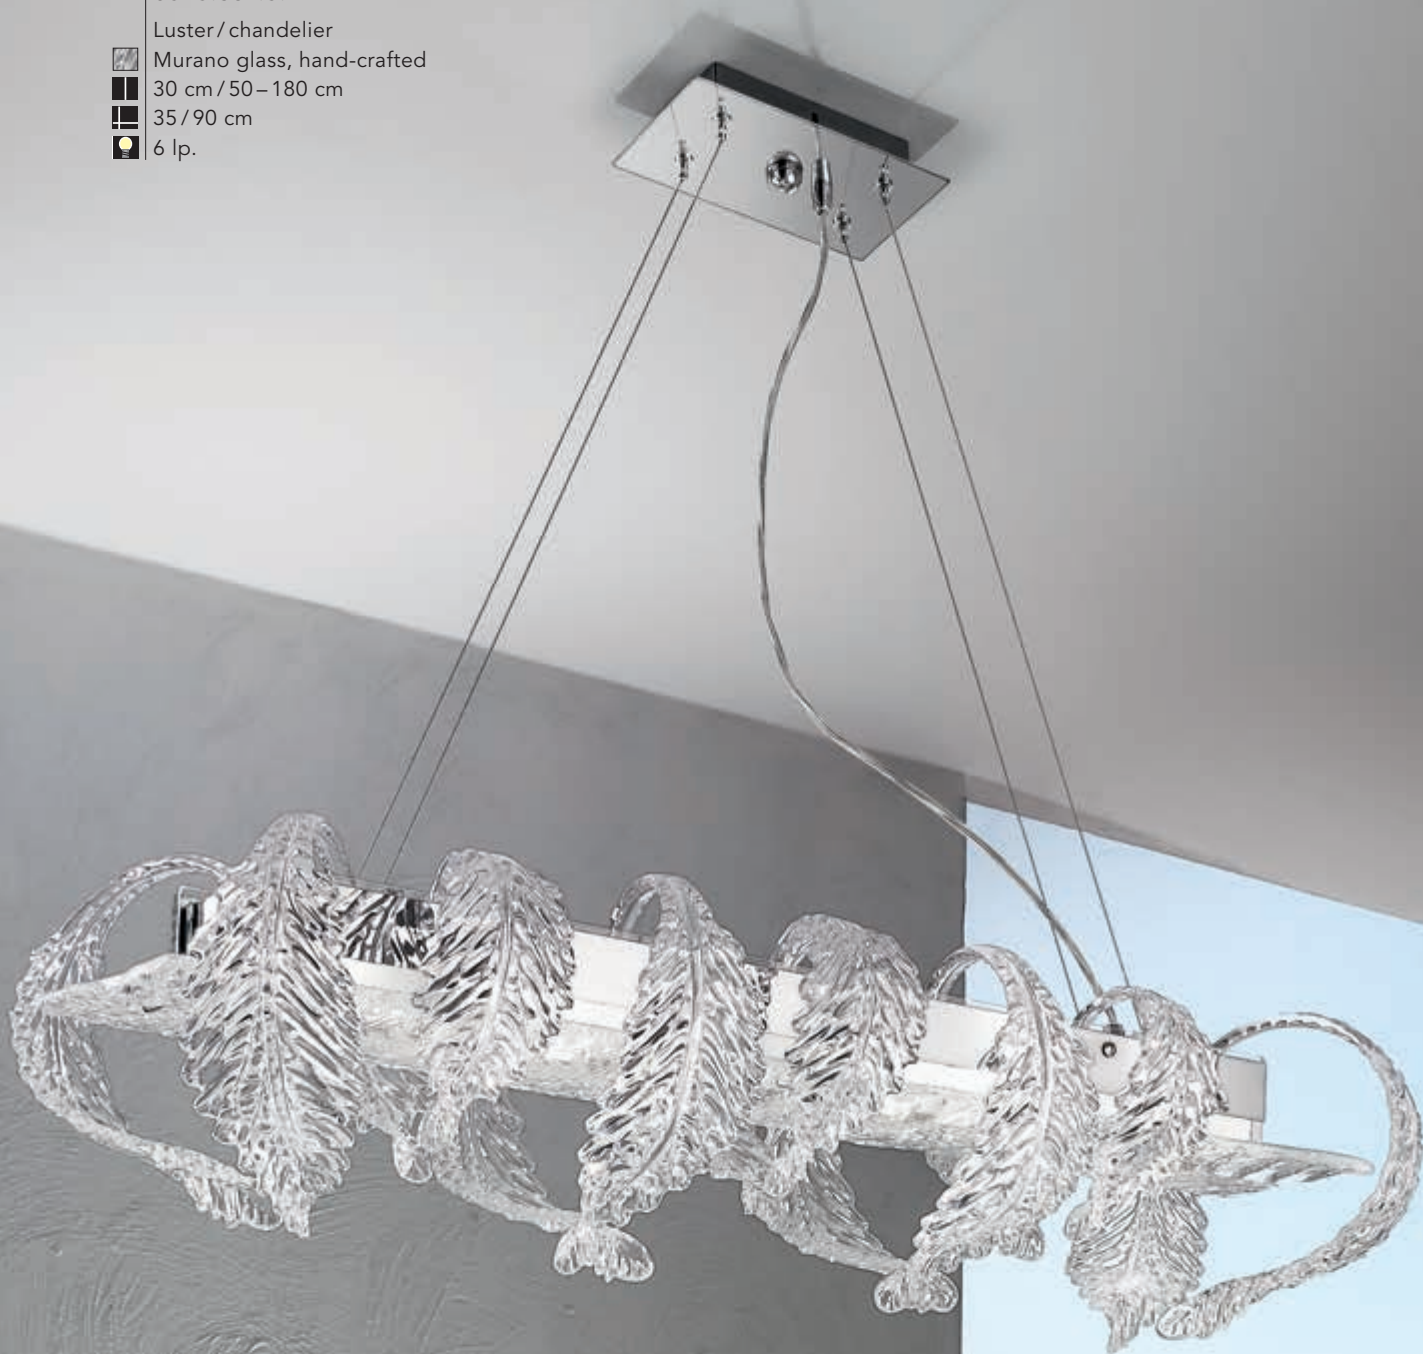

Luster / chandelier

 Murano glass, hand-crafted

 52 cm / 60–180 cm

 50 cm

 6+3 lp.

**0373.86L.5.T**

Luster / chandelier

-  Murano glass, hand-crafted
-  30 cm / 50 – 180 cm
-  35 / 90 cm
-  6 lp.

**0373.62.5.T**

Wandleuchte / wall lamp

-  Murano glass, hand-crafted
-  46 / 16 cm
-  23 cm
-  2 lp.

**0373.39.5.T**

Hängeleuchte / hanging lamp

 Murano glass, hand-crafted

 30 cm / 50–180 cm

 90 cm