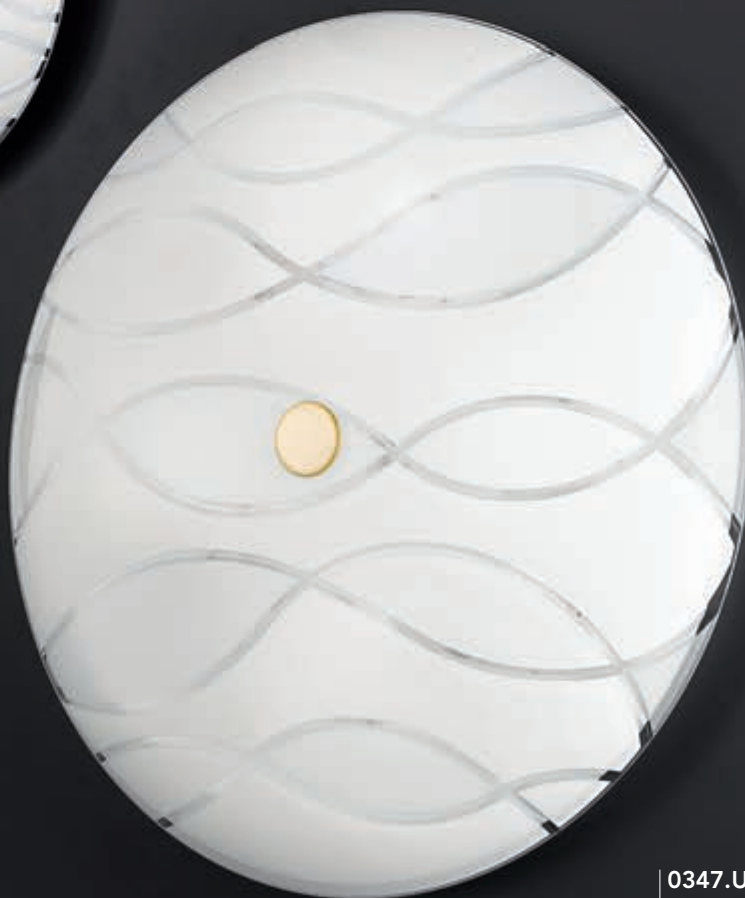

Deckenleuchte / ceiling lamp

Ø 42 cm  
| 7 cm  
● 3 lp.

**0347.U12.6.TWW**

Deckenleuchte / ceiling lamp

Ø 32 cm  
| 7 cm  
● 2 lp.

**0347.U14.3.TWW**

Deckenleuchte / ceiling lamp

Ø 54 cm  
| 8 cm  
● 4 lp.