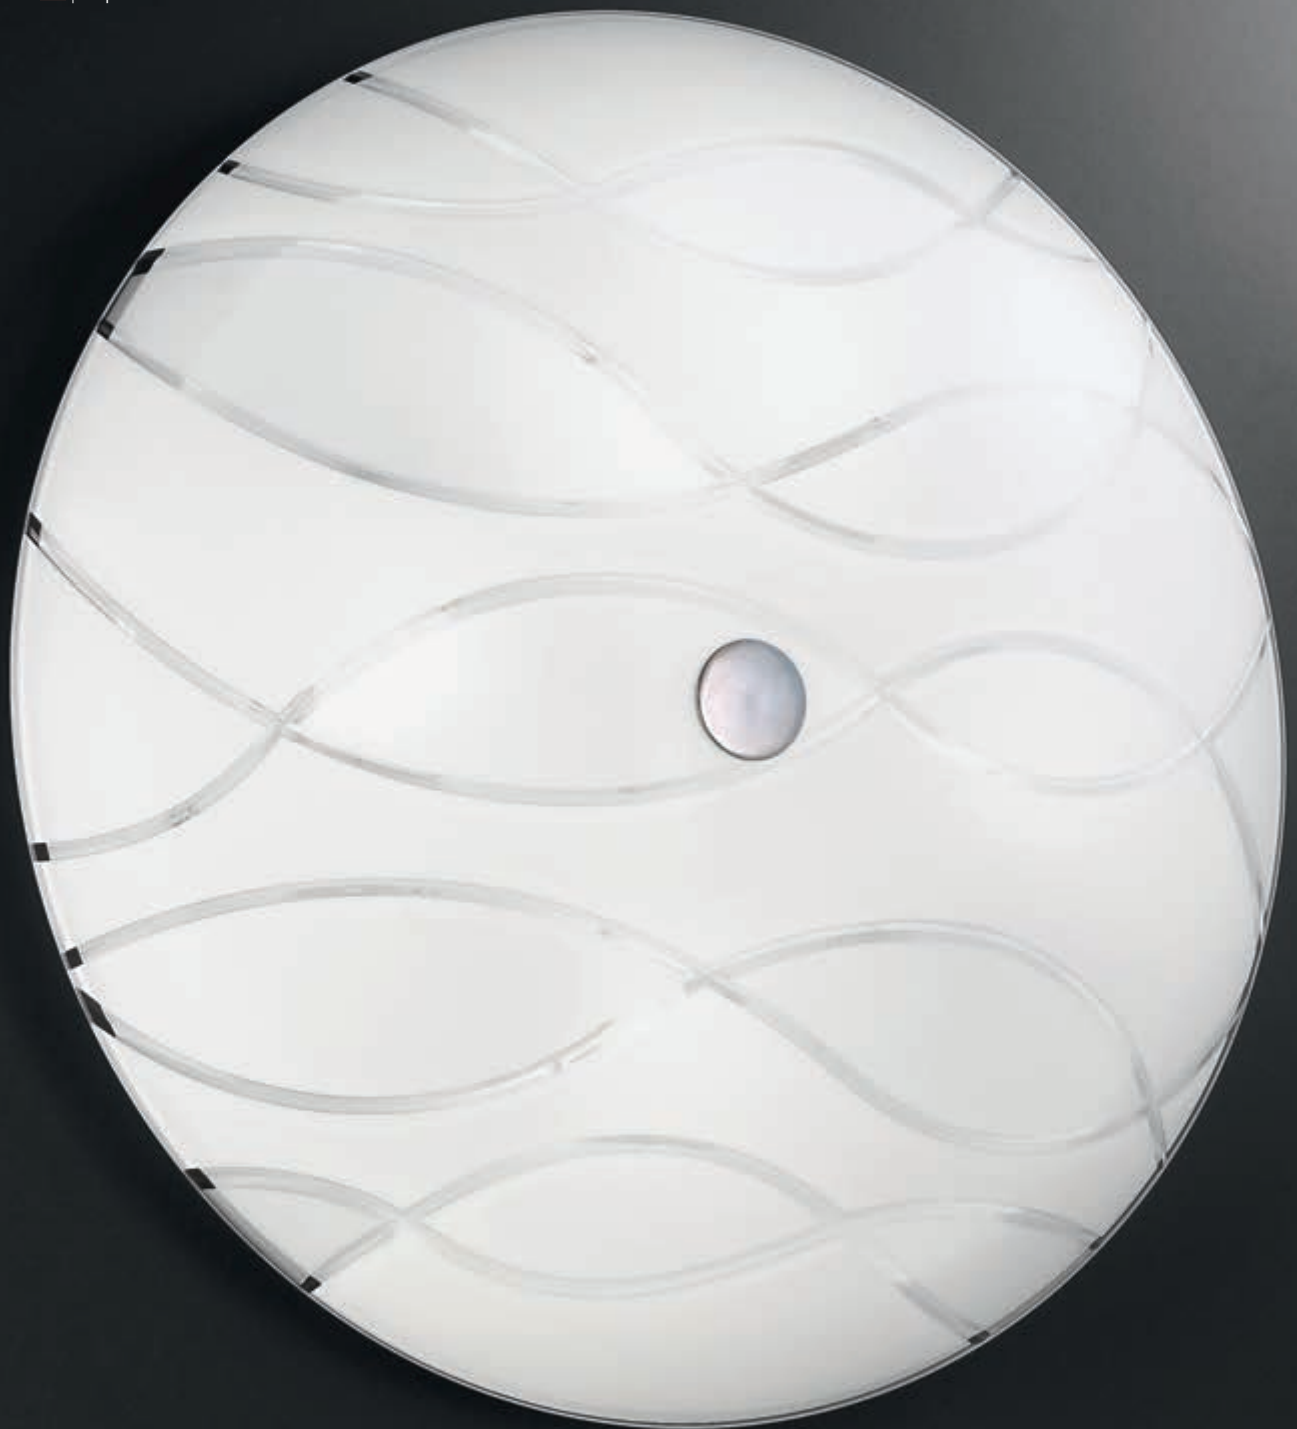

0347.U14.5.TWW

Deckenleuchte / ceiling lamp

Ø 54 cm

8 cm

4 lp.