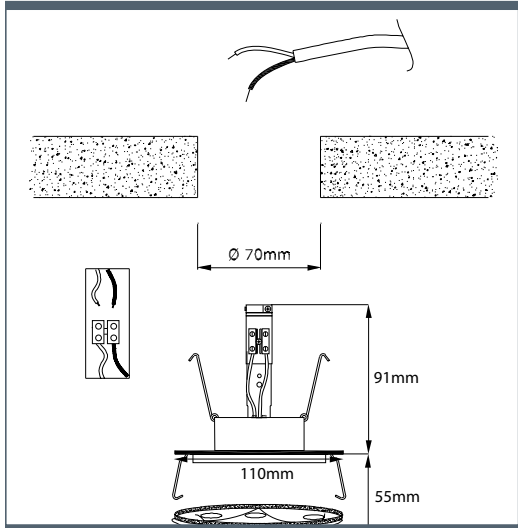

Einbau | Recessed		Aufbau | Surface mounted	
0215.O.3.SsT	 0215.11E.3 incl. HV-Halogen, GU10, 50 W	 0215.11E.5 incl. HV-Halogen, GU10, 50 W	 0215.11A.3 incl. HV-Halogen, G9, 40 W	 0215.11A.5 incl. HV-Halogen, G9, 40 W
0215.O.3.SsTAV	 0215.11E.3.OSsT		 0215.11A.3.OSsT	
0215.O.3.SsTAV	 0215.11E.3.OSsTAV		 0215.11A.3.OSsTAV	
0215.O.5.SsT		 0215.11E.5.OSsT		 0215.11A.5.OSsT
0215.O.5.SsTBG		 0215.11E.5.OSsTBG		 0215.11A.5.OSsTBG